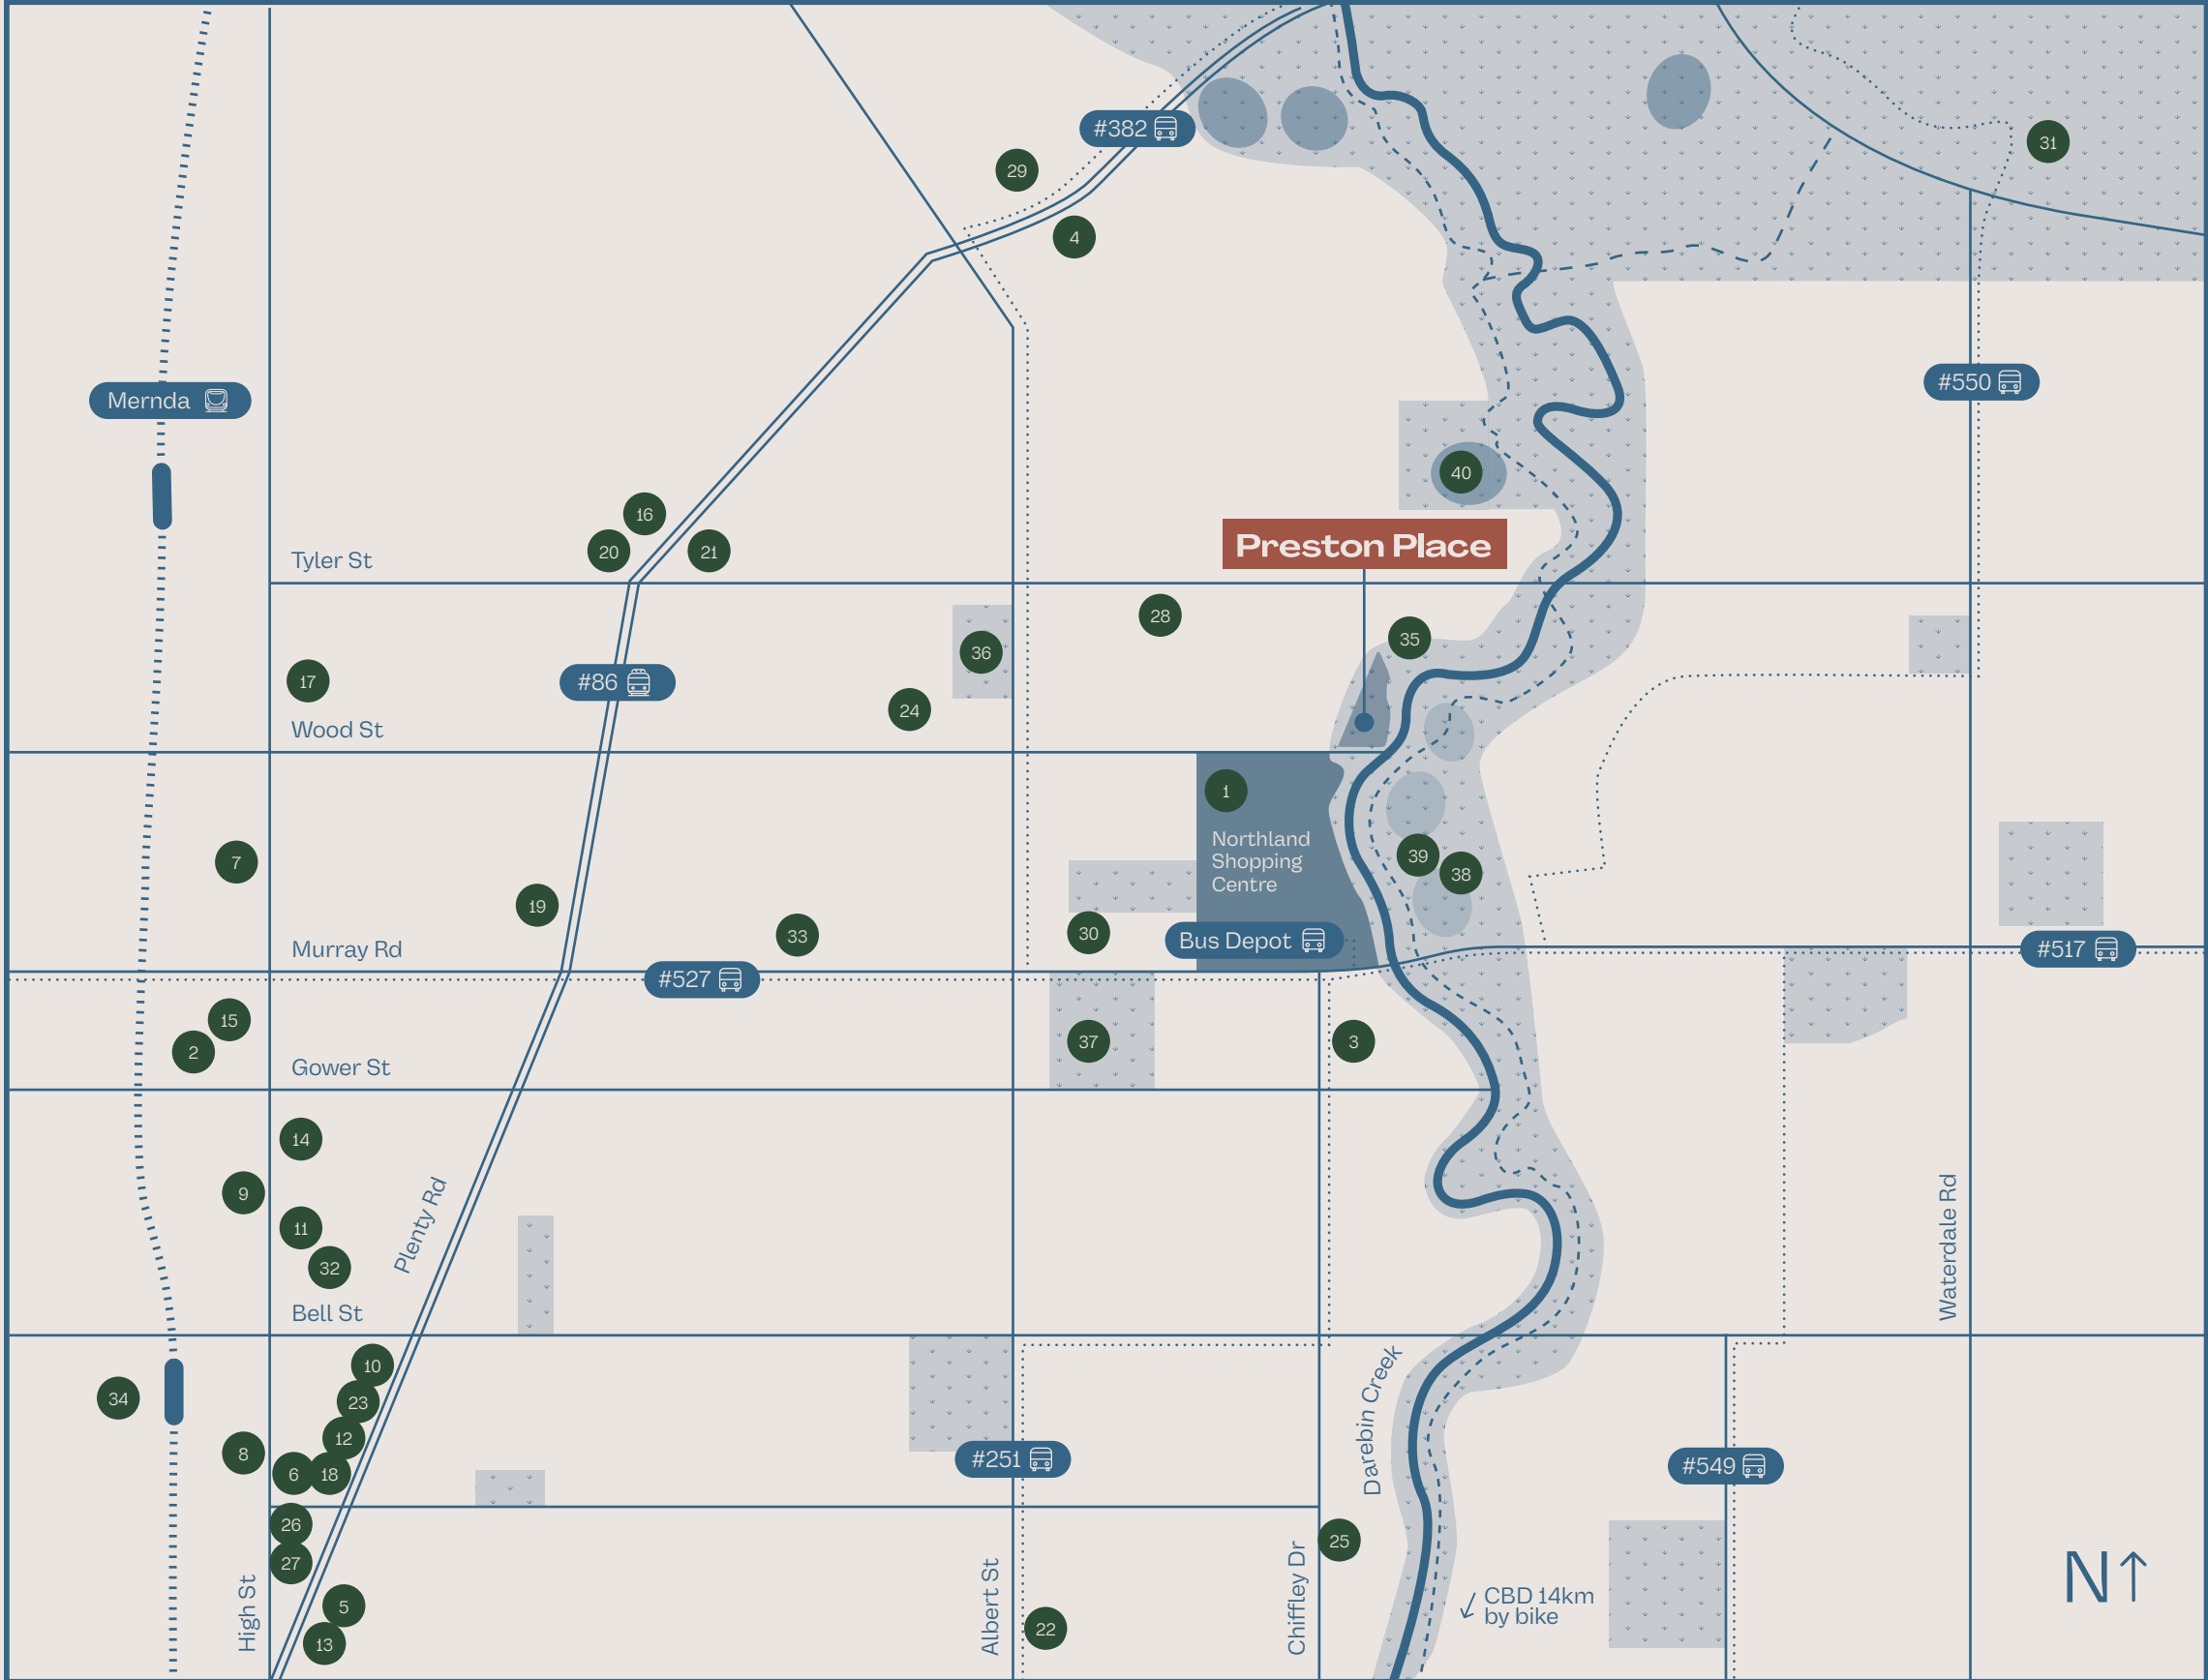

Preston Place

Amenity

1. Northland Shopping Centre
2. Preston Market
3. Bunnings Warehouse
4. Summerhill Shopping Centre
5. Preston South Shopping Centre
6. Studio Eve Women's Wellbeing
7. CorePlus Pilates/Yoga
8. Primal Moves
9. Anytime Fitness

Cafés and Restaurants

10. Boundary Espresso
11. Moon Rabbit
12. S M Cafe
13. Little Henri Cafe
14. Arepa Days
15. Contraband Coffee Traders
16. Ragtime Tavern
17. Surly's Bar and Garden
18. Tallboy and Moose
19. Stray Neighbour
20. This Borderland
21. Hard Rubbish Bar
22. Jamsheed Wines
23. The Raccoon Club
24. Eat Connoli
25. Moondog World
26. Benzina Cantina
27. Den Deke Japanese Bar

Schools & University

28. Preston North East Primary
29. Reservoir High School
30. Northern College of the Arts and Technology
31. La Trobe University
32. Parade College Preston
33. Yarra Me School
34. St John's College Preston
35. East Preston Islamic College

Parks

36. W Ruthven Vc Reserve
37. T W Blake Park
38. Olympic Park
39. Olympic Park — Dog Off Leash Area
40. CH Sullivan Memorial Park